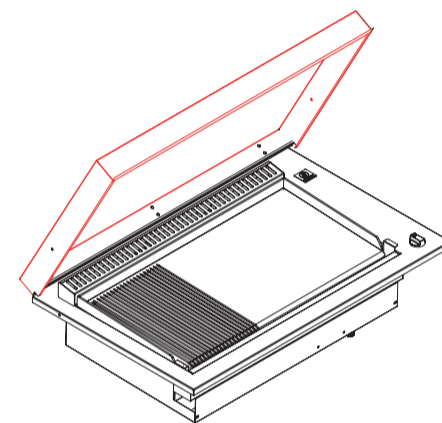

B.IN80.LR (0206110 + 0203105)

€ 2.147,00

Bbq 80 p. inox 2/3 liscia 1/3 rigata Incasso
Bbq 80 plan inox 2/3 lisse 1/3 rainuré Encastrable
Bbq 80 st. steel top 2/3 smooth 1/3 lined Built-in
Bbq 80 Edelstahlplatte 2/3 Glatt 1/3 Gerillt zum Einbau

ACCESSORI - ACCESSOIRES - ACCESSORIES - ZUBEHÖREN

Materiale - Matière - Material - Material: Aisi 304

B.INF1 (0206112 + 0207058)

€ 699,00

Gas Doppia Corona 4 kW incasso
Feu à double couronne 4 kW Encastrable
Double Ring 4 kW stove Built-in
Gas Doppelkronen 4 kW zum Einbau

Dimensioni - Dimensions - Dimensions - Abmessungen: 29 cm x 56 cm
Peso - Poids - Weight - Gewicht: 9 kg

Materiale - Matière - Material - Material:
Aisi 304 (Coperchio - Couvercle - Cover - Deckel)

Butano/Propano - Butane/Propane Kit ugelli metano incluso - gicleurs méthane inclus
Butane/Propane - Butan/Propangas methane nozzles included - Methan - Düsen - Kit inklusive

B.INLAV 4056 (0206113 + 0260009)

€ 763,00

Lavello da Incasso
Evier Encastrable
Built-in Sink
Spülbecken

Dimensioni - Dimensions - Dimensions - Abmessungen
40 cm x 56 cm (34 x 40 cm)

Peso - Poids - Weight - Gewicht: 9 kg

Materiale - Matière - Material - Material:
Aisi 304 (Coperchio - Couvercle - Cover - Deckel)

B.INFR (0206112 + 0207060)

Friggitrice Elettrica 4 Lt Incasso
Friteuse électrique 4 lt Encastrable
4-lt Electric Frier Built-in
Friteuse 4 lt (elektrisch) zum Einbau

€ 791,00

Dimensioni - Dimensions - Dimensions - Abmessungen: 29 cm x 56 cm

Peso - Poids - Weight - Gewicht: 11 kg

Materiale - Matière - Material - Material:
Aisi 304 (Coperchio - Couvercle - Cover - Deckel)

Elettrica - Electrique - Electric - Elektrisch (2200 W, 230 V)

B.INF3 (0206114 + 0207057)

€ 1.257,00

N.1 Gas Doppia Corona 4 kW + N.2 Gas 1,75 kW Incasso
N.1 Feu à double couronne 4 kW + N.2 Feux 1,75 kW Encastrable
N.1 Double Ring 4 kW + N.2 stoves 1,75 kW Built-in
N.1 Gas Doppelkronen 4 kW + N.2 Gas 1,75 kW zum Einbau

Dimensioni - Dimensions - Dimensions - Abmessungen: 59 cm x 56 cm
Peso - Poids - Weight - Gewicht: 13 kg

Materiale - Matière - Material - Material:
Aisi 304 (Coperchio - Couvercle - Cover - Deckel)

B.INF2 (0206113 + 0207059)

€ 1.080,00

N.1 Gas Doppia Corona 4 kW + N.1 Gas 1,75 kW Incasso
N.1 Feu à double couronne 4 kW + N.1 Feux 1,75 kW Encastrable
N.1 Double Ring 4 kW + N.1 stoves 1,75 kW Built-in
N.1 Gas Doppelkronen 4 kW + N.1 Gas 1,75 kW zum Einbau

Dimensioni - Dimensions - Dimensions - Abmessungen: 40 cm x 56 cm
Peso - Poids - Weight - Gewicht: 10 kg

Materiale - Matière - Material - Material:
Aisi 304 (Coperchio - Couvercle - Cover - Deckel)

SOTTO (0209007)

Rubinetto Miscelatore Abbattibile
Robinet Mélangeur pliable
Retractable Mixer Tap
faltbarer Spülbecken-Mischbatterie

€ 356,00

PAR.80 (0206069)

Paraspruzzi per bbq p. inox 80
Parois Anti-éclaboussures 80 p.inox
80 st. steel top splash guards
Spritzschutz Edelstahlplatte 80

€ 84,00

OASI IN 80MIX

IN.80MIX Termocoppia - Thermocouple - Thermolement

Outdoor BUILT IN

PREZZI INDICATI SONO COMPRESIVI DI COPERCHIO PRICES SHOWN INCLUDE LID