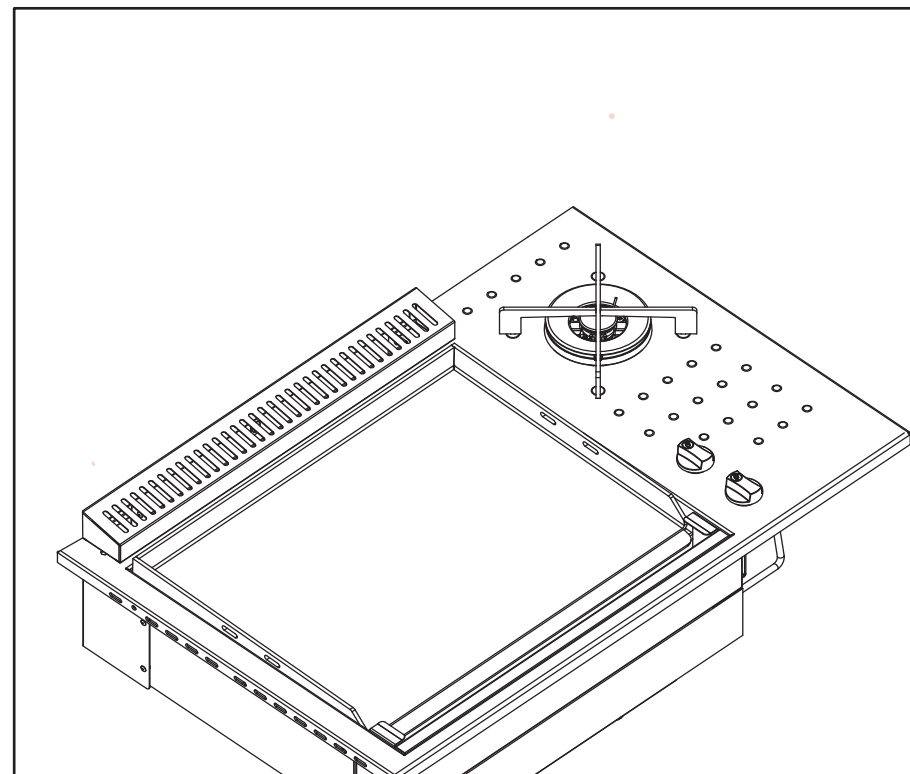

art. IN.COP

art. B.IN

OASI IN 80

IN.80 Termocoppia - Thermocouple - Thermolement

CODICE COPERCHIO / LID CODE
CODICE BASE / BUILT IN CODEDimensioni - Dimensions - Dimensions - Abmessungen
103 cm x 56 cmDimensioni piastra - Dimensions Plaque
Plate's Dimensions - Platte Abmessungen
79 cm x 40 cm