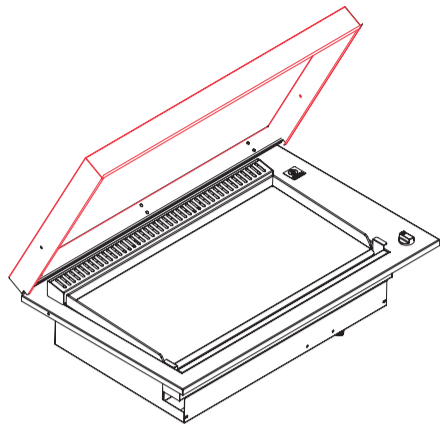

art. IN.COP

art. B.IN

OASI IN 80

IN.80 Termocoppia - Thermocouple - Thermolement

CODICE COPERCHIO / LID CODE
CODICE BASE / BUILT IN CODEDimensioni - Dimensions - Dimensions - Abmessungen
103 cm x 56 cmDimensioni piastra - Dimensions Plaque
Plate's Dimensions - Platte Abmessungen
79 cm x 40 cm